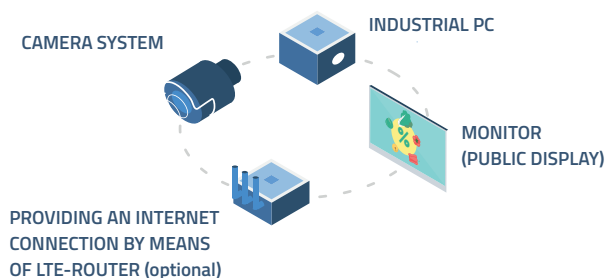

The best place to install Smart Digital Signage^{GO} is at the entrance to a store.

What can Smart Digital Signage^{GO} do?

- › Determine and control customer traffic
- › Determine age and gender (restrictions with protective mask)
- › Inform customers at the entrance about the latest situation in the store (e.g. current number of customers)
- › Adjust the display to show number of customers, advertising content, news articles, etc., using a CMS (ConSys platform)
- › Customize the layout and design
- › Send messages to management (e.g. store managers)
  For example, the store managers can be informed by SMS or e-mail when the maximum number of customers is reached

What added value does Smart Digital Signage^{GO} offer?

Smart Digital Signage^{GO} is part of the ConSys software family and, in addition to the “Smart Digital Signage” product, it also includes real-time traffic control. Not only is it more innovative than previous traffic measurement systems – it also contributes the following additional benefits:

- › It is a fully-fledged digital signage solution that has proven its worth over many years
- › The system allows you to display customized advertising on the monitor depending on age, gender and number of people
- › The central CMS (ConSys platform) allows you to manage all your stores in real time
- › It collects marketing-relevant data, which can be accessed via the ConSys platform
- › On-the-fly updates

What hardware is included?